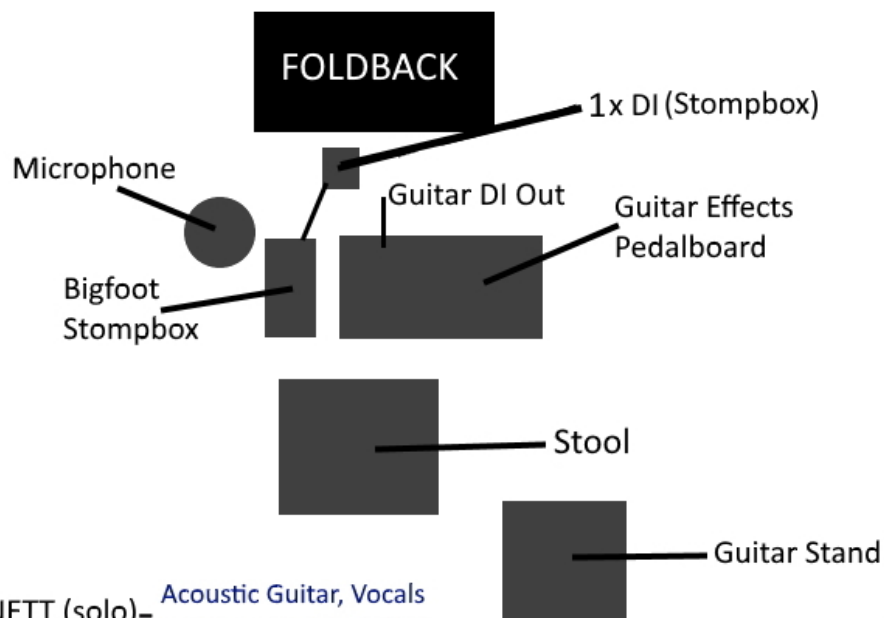

Stage Plan/Requirements ~ Tracey Barnett (solo)

Position:

Centre Stage

Space required – approx. 2m x 2m

Requirements:

1 x Line for Guitar DI (built into pedal board)

1 x D.I - Stompbox (bigfoot)

1 x Vocal Mic

Items On-stage (supplied by artist):

Big Foot Stomp Box

Stool

Guitar Stand – up to 4 guitars

Pedal Board Effects on freight case

Contact Information:

Tracey Barnett

Mobile: 0428 911580

Email: info@traceybarnettmusic.com

Web: www.traceybarnettmusic.com

TRACEY BARNETT (solo) – Acoustic Guitar, Vocals
M: 0428 911580
Harmoinica, Stompbox

REQUIREMENTS:

1 x mic stand and microphone

1 x DI

1 x Line for Guitar DI/Pedalboard